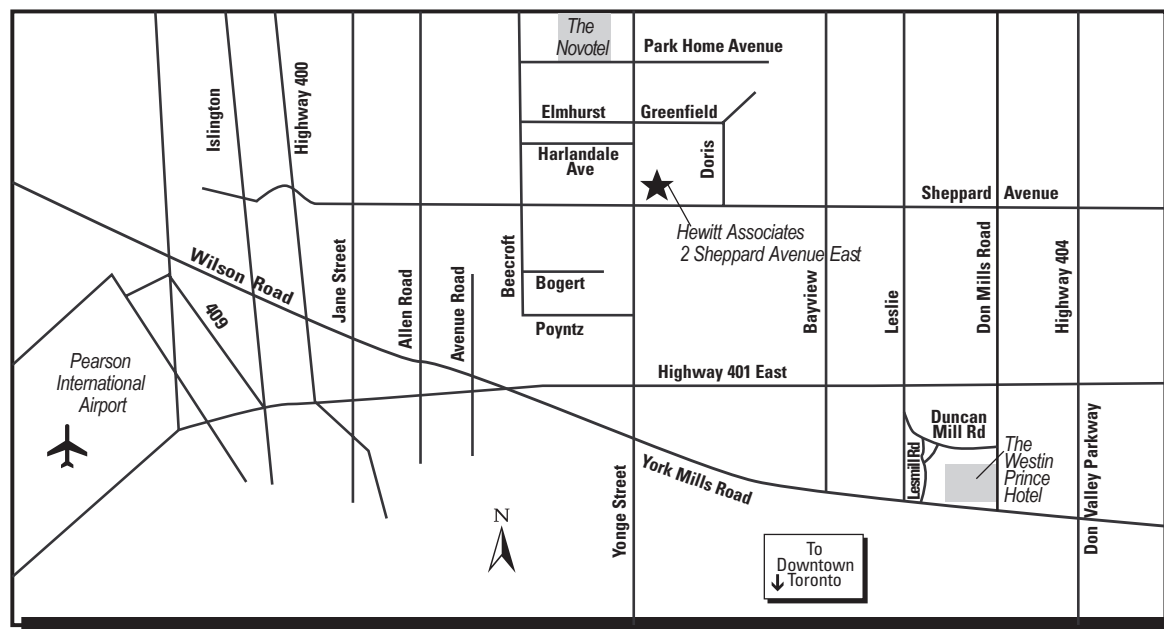

Where We Work—Toronto (2 Sheppard Avenue East)

Hewitt Associates
 2 Sheppard Avenue East
 Toronto, Ontario M2N 7A4
 Tel: (416) 225-5001
 Fax: (416) 226-8251

The 2 Sheppard Avenue East office is located in the Sheppard Centre Shopping Complex at the northeast corner of Yonge and Sheppard.

Driving Directions from the Airport

Take 401 to Yonge Street. Exit north on Yonge Street. At the fourth set of traffic lights, make a right onto Greenfield. Make a right onto Doris. Entrance to the underground parking is immediately on your right. Once parked underground, take the

parking elevator to the concourse level. Upon entering the mall, walk to the south end. To the right of the Shopper's Drug Mart, you will see the 2 Sheppard office building. Reception is located on the 14th floor.

The distance between the airport and the office is 28 km and should take approximately 30 minutes, depending on traffic.

Subway Directions

This location is directly above the Sheppard-Yonge subway station. From the train, go north to the Sheppard Centre exit. To the right of the Shopper's Drug Mart, you'll see the 2 Sheppard office building. Reception is located on the 14th floor.