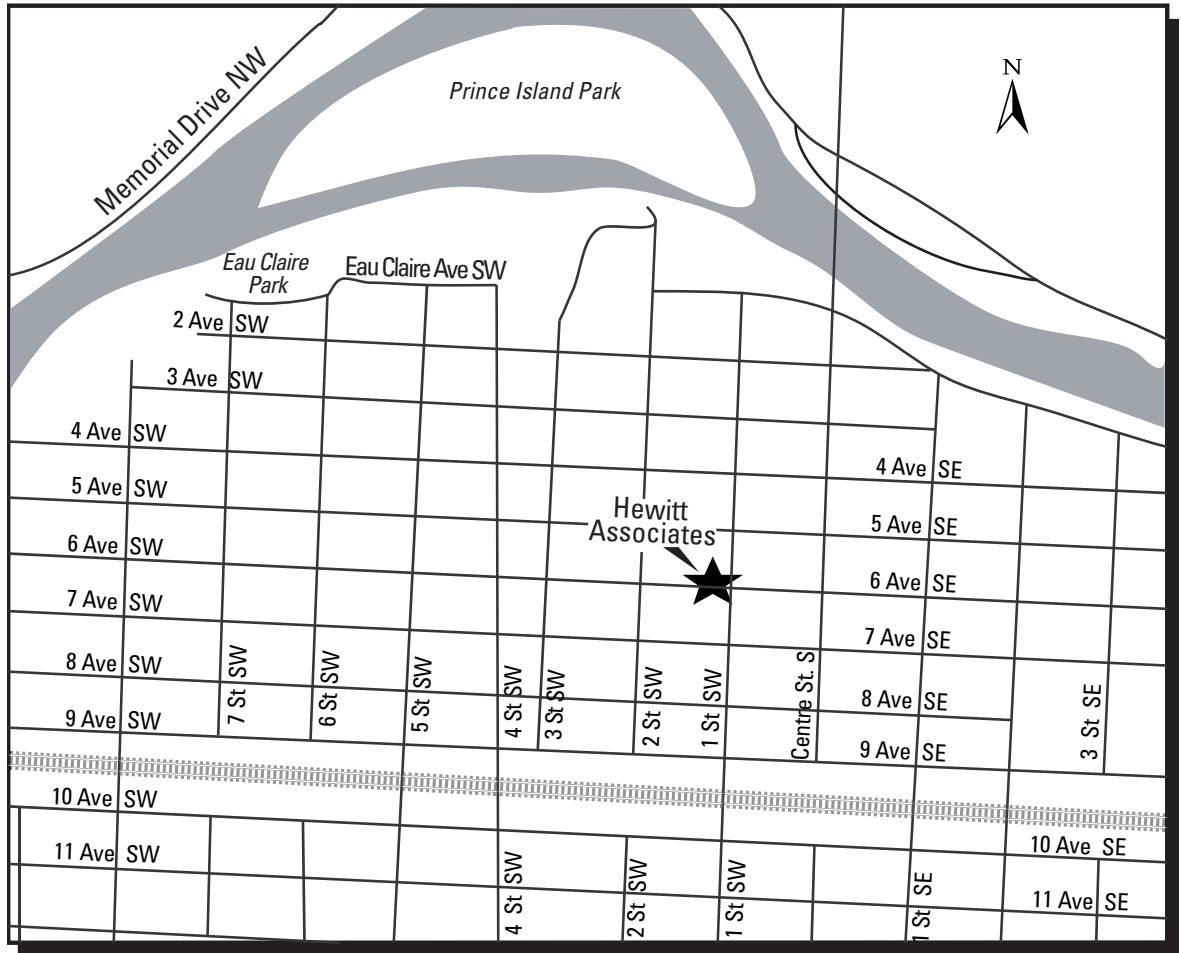

Where We Work—Calgary

Hewitt Associates
Bow Valley Square, Suite 1700
202 6th Avenue S.W.
Calgary, Alberta T2P 2R9
(403) 232-1188

Driving Directions From the Airport

Take Airport Road NE. Turn left onto Barlow Trail NE/Provincial Route 2A N. Turn left onto Airport Trail NE. Merge

onto Deerfoot Trail NE via the ramp on the left towards the city centre. Take Highway 1/Trans Canada Highway exit 238. Turn right onto Provincial Route 1W. Turn left onto Centre Street N. Turn right onto 6 Avenue SW.

The distance between the airport and the office is 15 km and should take approximately 20-30 minutes, depending on traffic.